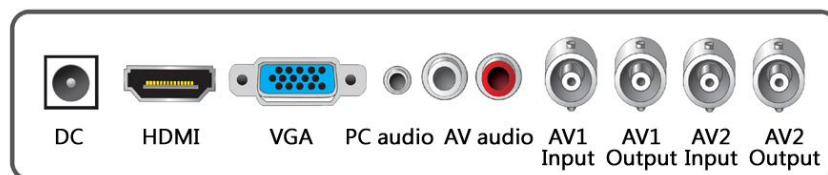

Iluminar High Definition LED Monitors

Iluminar High Definition LED monitors are designed specifically for use in video systems to display High Definition video images to the most discerning users. The elegant design fits installation in control rooms, reception areas or public viewing. The ease of installation in terms of mounting and connection options addresses the importance to systems integrators.