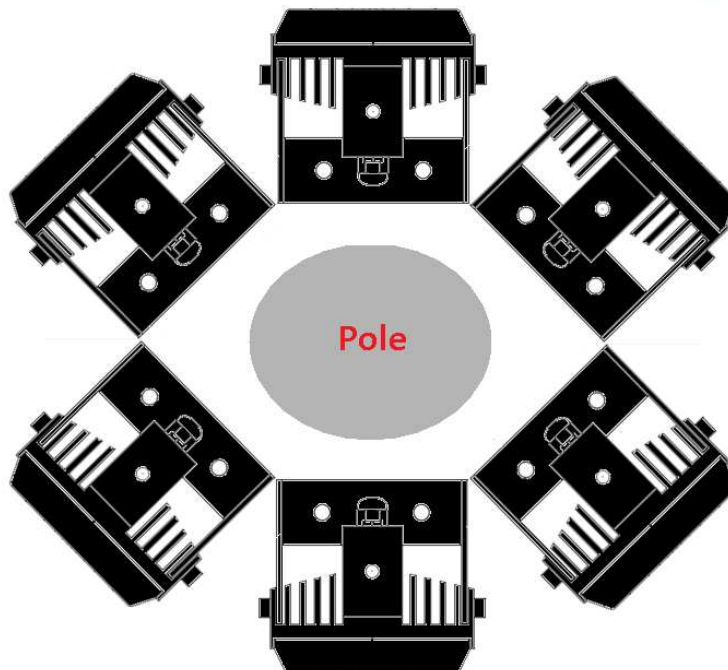

iluminar

Triple Panel Coverage Configurations

Iluminar Inc. - 16107 Kensington Drive #124 - Sugar Land - TX 77479 - USA
Tel: +1 281 438 3500 - Fax: +1 281 835 5777 - sales@iluminarinc.com - www.iluminarinc.com