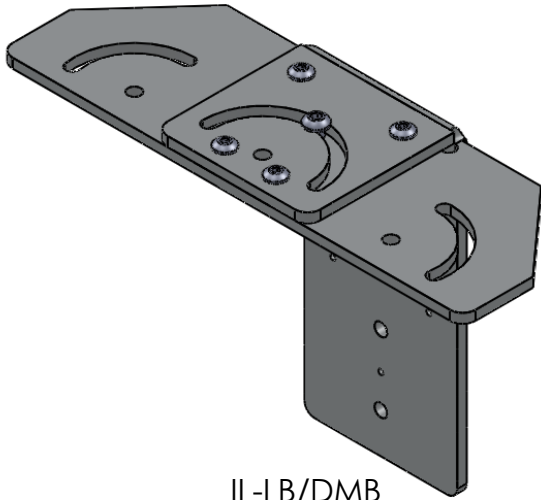

IL-LB/DMB DOUBLE MOUNT BRACKET ASSEMBLY

IL-LB/DMB

IL-LB/DMB

- Wall Mount L-Bracket*
- "L" wall mount bracket for dual illuminators
- Doubles the Angle of Illumination
- Increases illumination distance by a factor of 1.4X when using 2 equivalent illuminators
- Allows full adjustment and up to 180 degrees rotation
- Mix-and-match illuminators, angle & distance, IR & White, Hybrid, etc.
- Aluminum 6063-T52 construction
- Black Anodize (Type II) finish
- Weight .89lbs (404.4g)
- Supplied with M6 mounting hardware for illuminator
- Supplied with IP67 rated junction box

* BRACKET IL-PMB IS REQUIRED FOR POLE MOUNTING.